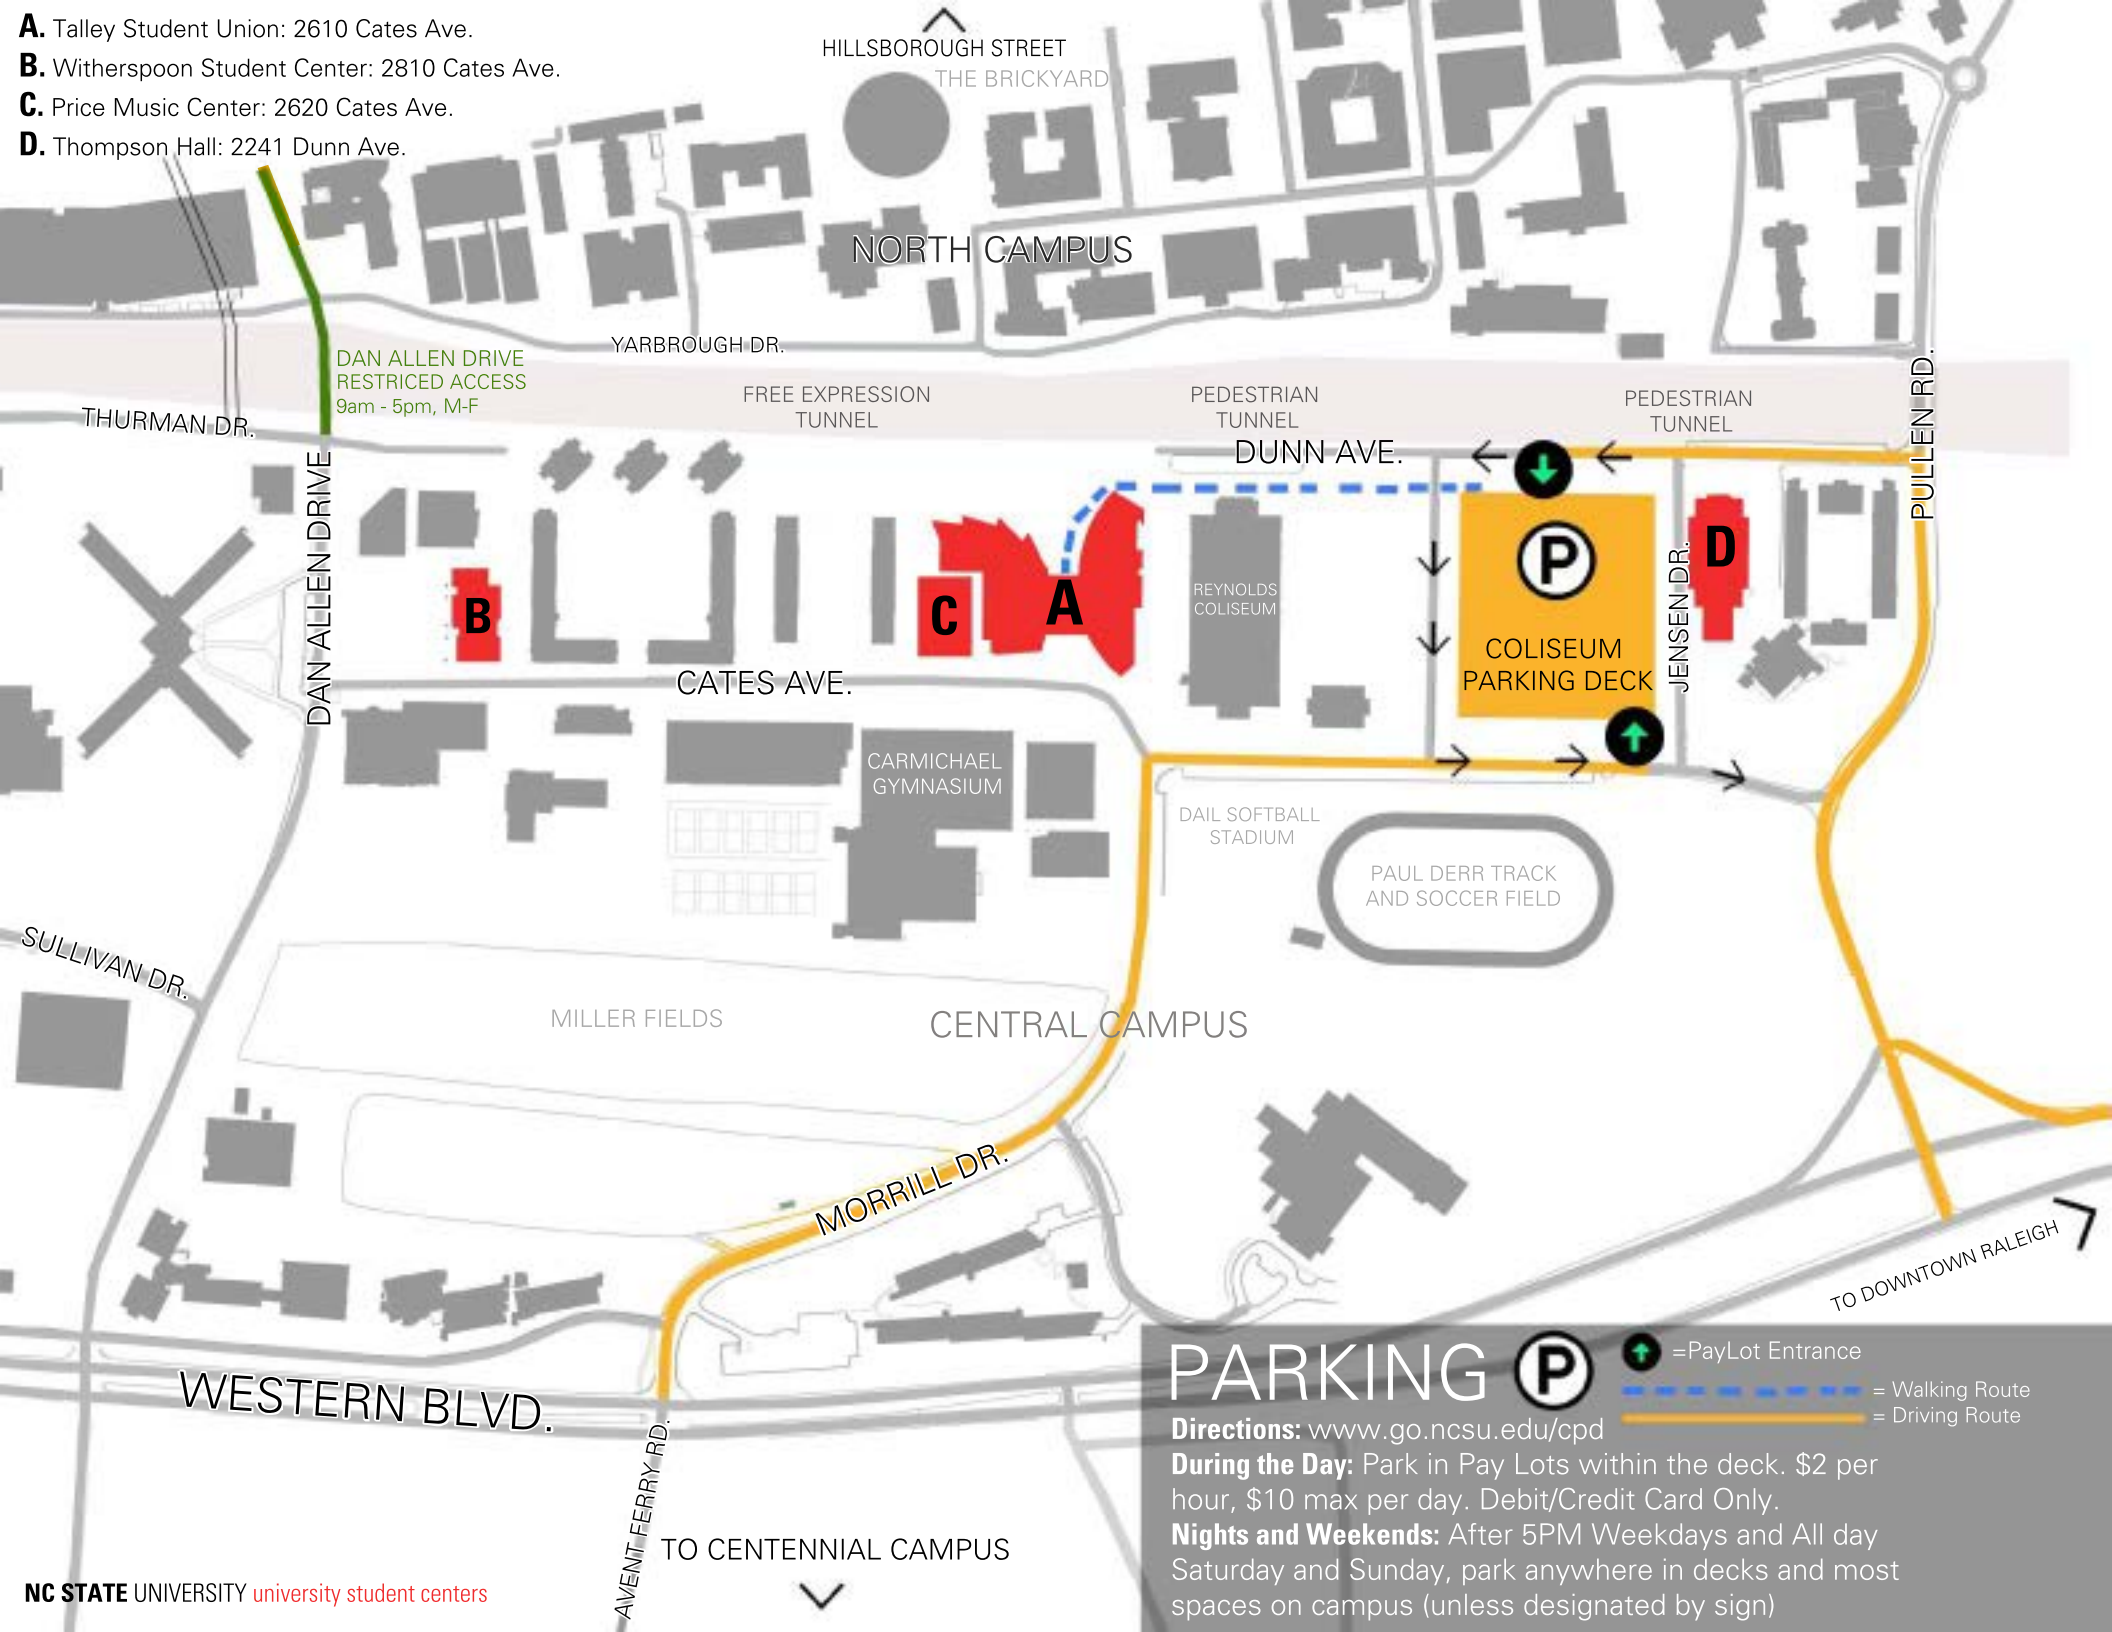

- A.** Talley Student Union: 2610 Cates Ave.
- B.** Witherspoon Student Center: 2810 Cates Ave.
- C.** Price Music Center: 2620 Cates Ave.
- D.** Thompson Hall: 2241 Dunn Ave.

PARKING = PayLot Entrance
 = Walking Route
 = Driving Route

Directions: www.go.ncsu.edu/cpd
During the Day: Park in Pay Lots within the deck. \$2 per hour, \$10 max per day. Debit/Credit Card Only.
Nights and Weekends: After 5PM Weekdays and All day Saturday and Sunday, park anywhere in decks and most spaces on campus (unless designated by sign)